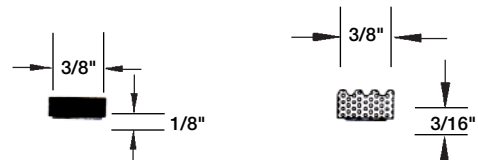

330C

Adjustable Jamb Seal 599C

(3 piece set 2 - 7' long & 1 - 3' long)

599C

Door Frame Sound Gaskets

631 — 1/8" x 3/8" x 50 ft.

629 — 3/16" x 3/8" x 100 ft. or 300 ft.

Please Note: Door bottoms are not designed to seal directly on carpet. For best results door bottoms should seal on a solid surface. The solid surface should be positioned above the level of the floor covering on either side of the door.