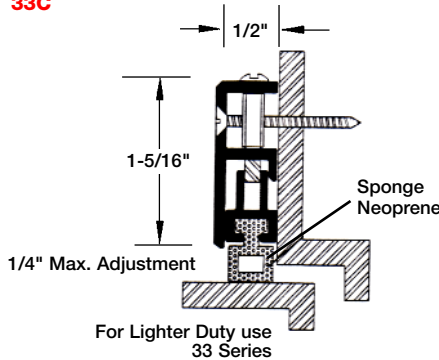

Kit 1- Standard

Automatic Door Bottom 320C

320C

Adjustable Jamb Seal 33C

(3 piece set 2 - 7' long & 1 - 3' long)

33C

Kit 2- Heavy Duty

Automatic Door Bottom 330C

330C

Adjustable Jamb Seal 599C

(3 piece set 2 - 7' long & 1 - 3' long)

599C

Door Frame Sound Gaskets

631 — 1/8" x 3/8" x 50 ft.

629 — 3/16" x 3/8" x 100 ft. or 300 ft.

Please Note: Door bottoms are not designed to seal directly on carpet. For best results door bottoms should seal on a solid surface. The solid surface should be positioned above the level of the floor covering on either side of the door.