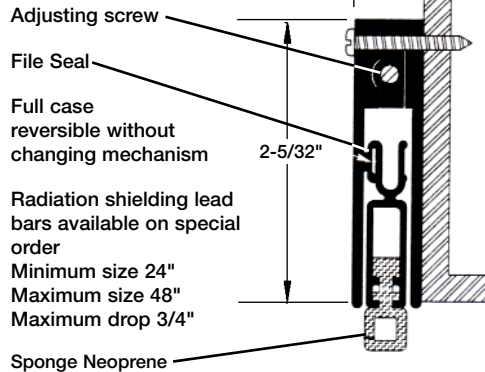

Kit 1- Standard

Automatic Door Bottom 320C

320C

Adjustable Jamb Seal 33C

(3 piece set 2 - 7' long & 1 - 3' long)

33C

Kit 2- Heavy Duty

Automatic Door Bottom 330C

330C

Adjustable Jamb Seal 599C

(3 piece set 2 - 7' long & 1 - 3' long)

599C

Door Frame Sound Gaskets

631 — 1/8" x 3/8" x 50 ft.

629 — 3/16" x 3/8" x 100 ft. or 300 ft.

Please Note: Door bottoms are not designed to seal directly on carpet. For best results door bottoms should seal on a solid surface. The solid surface should be positioned above the level of the floor covering on either side of the door.