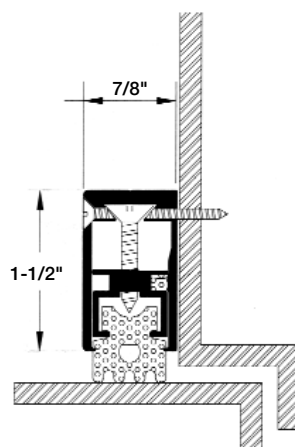

Kit 1- Standard

Automatic Door Bottom 320C

320C

Adjustable Jamb Seal 33C

(3 piece set 2 - 7' long & 1 - 3' long)

33C

Kit 2- Heavy Duty

Automatic Door Bottom 330C

330C

Adjustable Jamb Seal 599C

(3 piece set 2 - 7' long & 1 - 3' long)

599C

Door Frame Sound Gaskets

631 — 1/8" x 3/8" x 50 ft.

629 — 3/16" x 3/8" x 100 ft. or 300 ft.

Please Note: Door bottoms are not designed to seal directly on carpet. For best results door bottoms should seal on a solid surface. The solid surface should be positioned above the level of the floor covering on either side of the door.