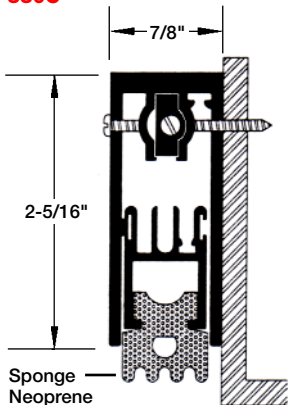

Kit 1- Standard

Automatic Door Bottom 320C

320C

Adjustable Jamb Seal 33C

(3 piece set 2 - 7' long & 1 - 3' long)

33C

Kit 2- Heavy Duty

Automatic Door Bottom 330C

330C

Adjustable Jamb Seal 599C

(3 piece set 2 - 7' long & 1 - 3' long)

599C

Door Frame Sound Gaskets

631 — 1/8" x 3/8" x 50 ft.

629 — 3/16" x 3/8" x 100 ft. or 300 ft.

Please Note: Door bottoms are not designed to seal directly on carpet. For best results door bottoms should seal on a solid surface. The solid surface should be positioned above the level of the floor covering on either side of the door.