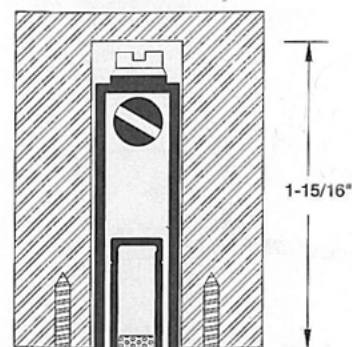

Door Caulked Shut STC 32
With Door Bottom STC 28

Model 330-(no Threshold)

Door Caulked Shut STC 44
With Door Bottom STC 37

Model 330C-(with Threshold)

Door Caulked Shut STC 51
Door Bottom Seal STC 43
and Threshold

NOTE: Standard 1 3/4" Solid Core Door,
5 lbs./sq. Ft. STC-22 No seals. With Door Seals
STC-33 Solid Core Door, 7 lbs./sq. ft. STC-46

Self Adjusting Magnetic Astragal

(Used for Double / French Doors)

Mortised Door Seal (Adjustable Hidden Door Seal)