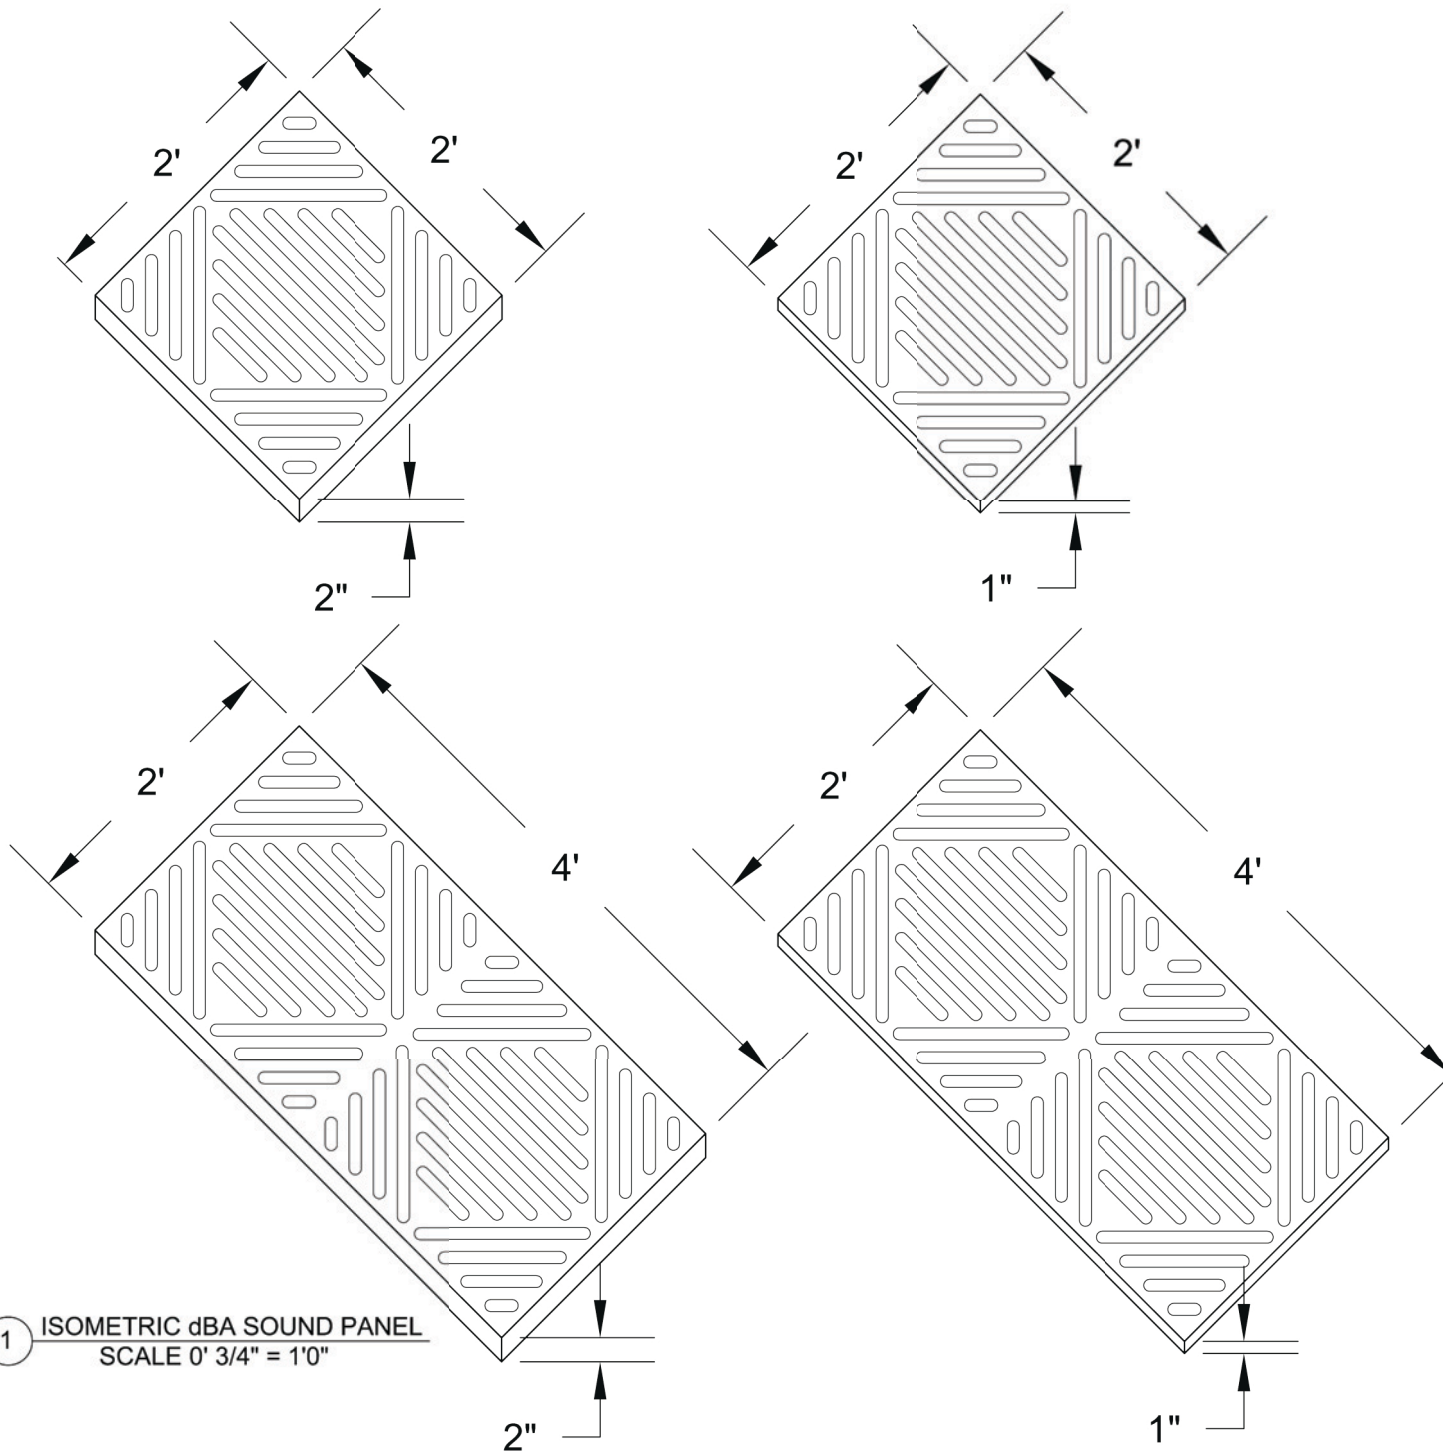

5/20/2010

A1

1 ISOMETRIC dBA SOUND PANEL
SCALE 0' 3/4" = 1'0"

ACOUSTICAL SURFACES, INC.

123 Columbia Court North, Suite 201
Chaska, MN 55318
Toll Free: 1.800.226.4809
Fax: 952.448.2613
E-mail: sales@acousticalsurfaces.com
www.acousticalsurfaces.com

dBA ACOUSTICAL PANEL

5/20/2010

A1

1 ISOMETRIC dBA SOUND PANEL
SCALE 0' 3/4" = 1'0"