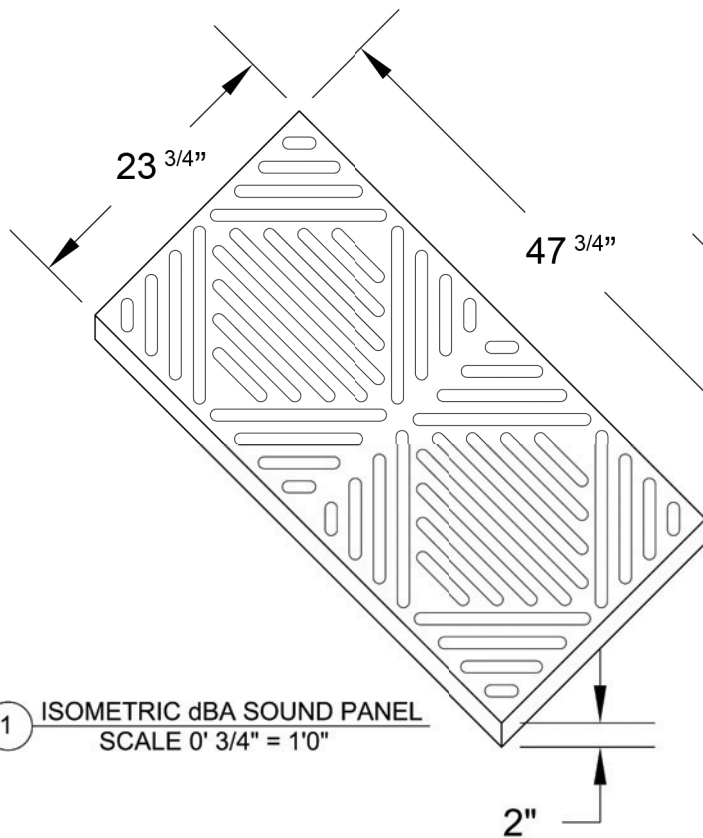

5/20/2010

A1

1 ISOMETRIC dBA SOUND PANEL
SCALE 0' 3/4" = 1'0"

ACOUSTICAL SURFACES, INC.

123 Columbia Court North, Suite 201
Chaska, MN 55318
Toll Free: 1.800.226.4809
Fax: 952.448.2613
E-mail: sales@acousticalsurfaces.com
www.acousticalsurfaces.com

dBA ACOUSTICAL PANEL

5/20/2010

A1

1 ISOMETRIC dBA SOUND PANEL
SCALE 0' 3/4" = 1'0"