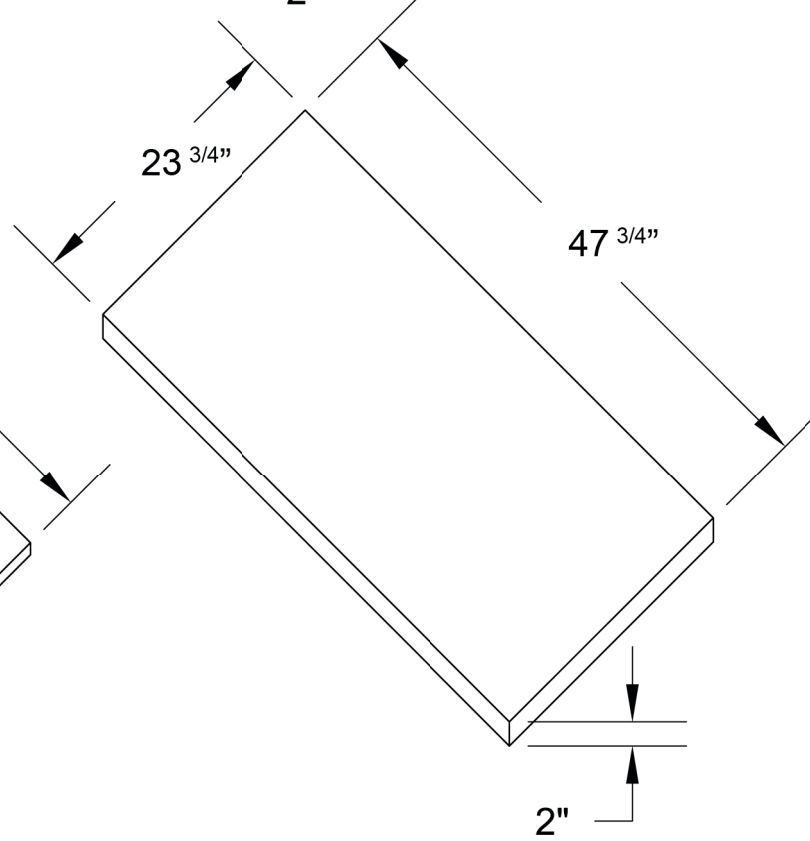

5/20/2010

A1

1

ISOMETRIC SOUND SILENCER CEILING  
SCALE 0' 3/4" = 1'0"

ACOUSTICAL  
SURFACES, INC.

123 Columbia Court North, Suite 201  
Chaska, MN 55318  
Toll Free: 1.800.226.4809  
Fax: 952.448.2613  
E-mail: sales@acousticalsurfaces.com  
www.acousticalsurfaces.com

SOUND SILENCER  
CEILING PANELS

5/20/2010

A1

1

ISOMETRIC SOUND SILENCER CEILING  
SCALE 0' 3/4" = 1'0"