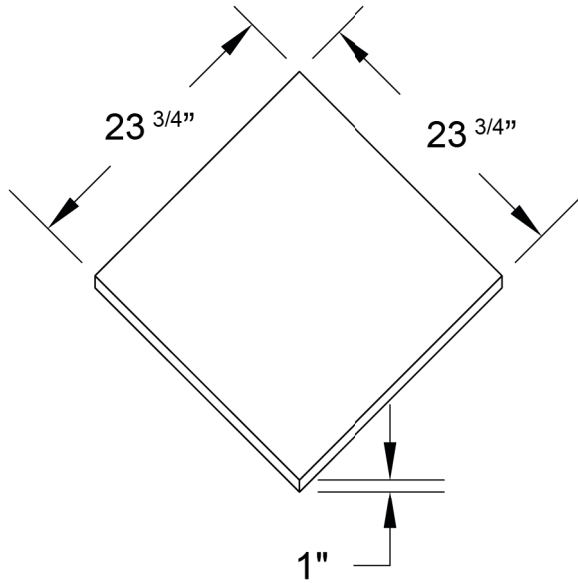

5/20/2010

A1

1

ISOMETRIC SOUND SILENCER CEILING  
SCALE 0' 3/4" = 1'0"

ACOUSTICAL  
SURFACES, INC.

123 Columbia Court North, Suite 201  
Chaska, MN 55318  
Toll Free: 1.800.226.4809  
Fax: 952.448.2613  
E-mail: sales@acousticalsurfaces.com  
www.acousticalsurfaces.com

SOUND SILENCER  
CEILING PANELS

5/20/2010

A1

1

ISOMETRIC SOUND SILENCER CEILING  
SCALE 0' 3/4" = 1'0"