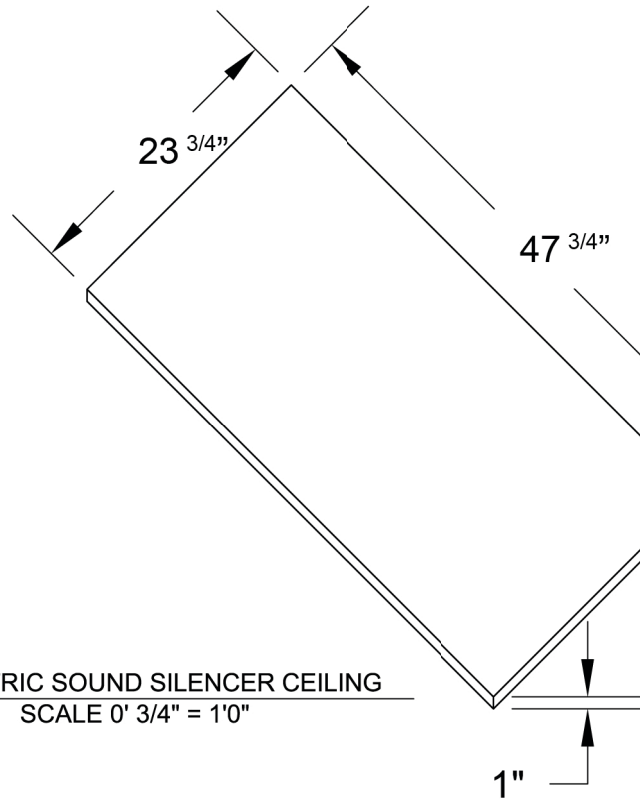

5/20/2010

A1

1

ISOMETRIC SOUND SILENCER CEILING  
SCALE 0' 3/4" = 1'0"

ACOUSTICAL  
SURFACES, INC.

123 Columbia Court North, Suite 201  
Chaska, MN 55318  
Toll Free: 1.800.226.4809  
Fax: 952.448.2613  
E-mail: sales@acousticalsurfaces.com  
www.acousticalsurfaces.com

SOUND SILENCER  
CEILING PANELS

5/20/2010

A1

1

ISOMETRIC SOUND SILENCER CEILING  
SCALE 0' 3/4" = 1'0"