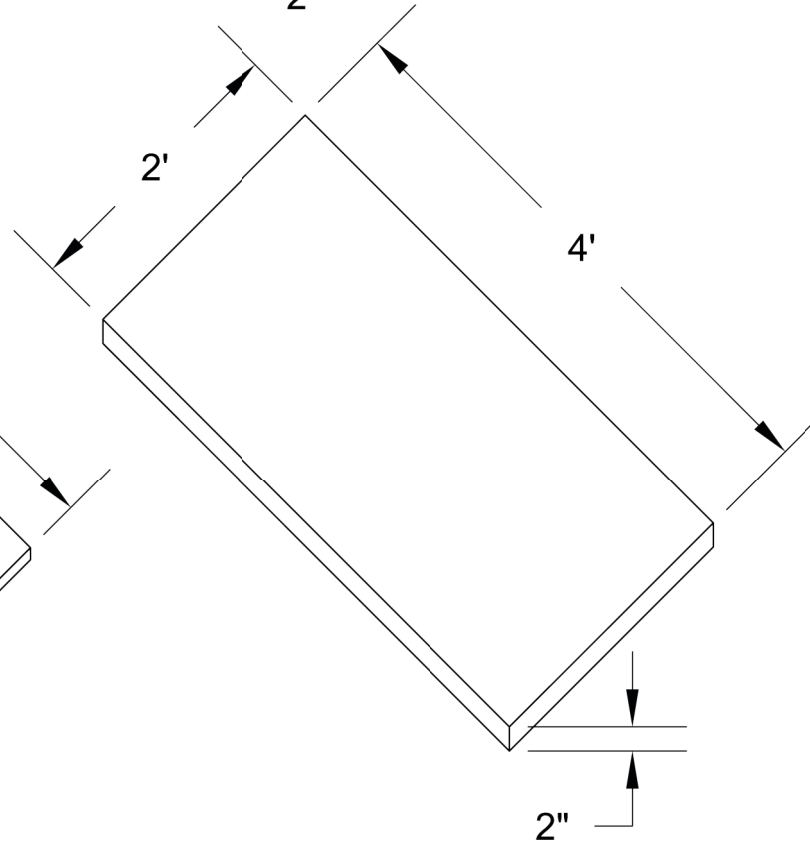

5/20/2010

A1

1

ISOMETRIC SOUND SILENCER CEILING  
SCALE 0' 3/4" = 1'0"

ACOUSTICAL  
SURFACES, INC.

123 Columbia Court North, Suite 201  
Chaska, MN 55318  
Toll Free: 1.800.226.4809  
Fax: 952.448.2613  
E-mail: sales@acousticalsurfaces.com  
www.acousticalsurfaces.com

SOUND SILENCER  
CEILING PANELS

5/20/2010

A1

1

ISOMETRIC SOUND SILENCER CEILING  
SCALE 0' 3/4" = 1'0"