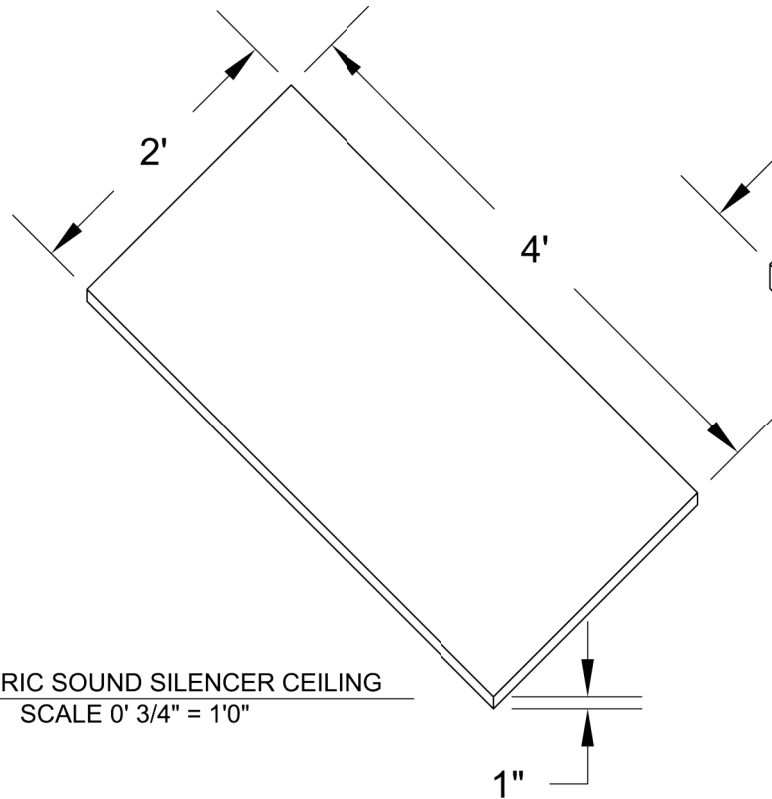

5/20/2010

A1

1

ISOMETRIC SOUND SILENCER CEILING  
SCALE 0' 3/4" = 1'0"

ACOUSTICAL  
SURFACES, INC.

123 Columbia Court North, Suite 201  
Chaska, MN 55318  
Toll Free: 1.800.226.4809  
Fax: 952.448.2613  
E-mail: sales@acousticalsurfaces.com  
www.acousticalsurfaces.com

SOUND SILENCER  
CEILING PANELS

5/20/2010

A1

1

ISOMETRIC SOUND SILENCER CEILING  
SCALE 0' 3/4" = 1'0"