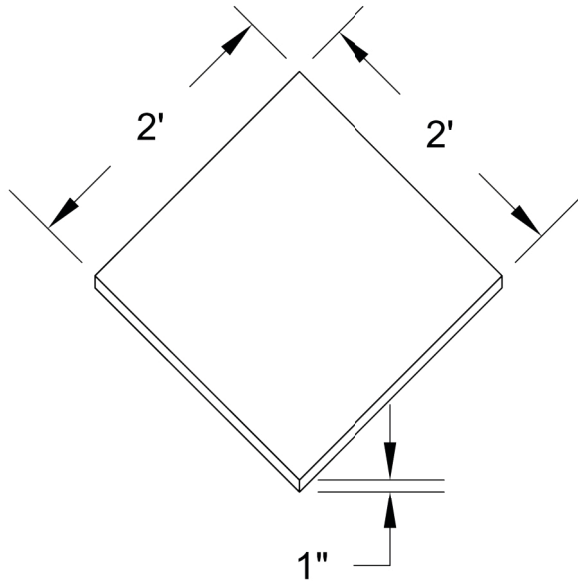

5/20/2010

A1

1

ISOMETRIC SOUND SILENCER CEILING  
SCALE 0' 3/4" = 1'0"

ACOUSTICAL  
SURFACES, INC.

123 Columbia Court North, Suite 201  
Chaska, MN 55318  
Toll Free: 1.800.226.4809  
Fax: 952.448.2613  
E-mail: sales@acousticalsurfaces.com  
www.acousticalsurfaces.com

SOUND SILENCER  
CEILING PANELS

5/20/2010

A1

1

ISOMETRIC SOUND SILENCER CEILING  
SCALE 0' 3/4" = 1'0"