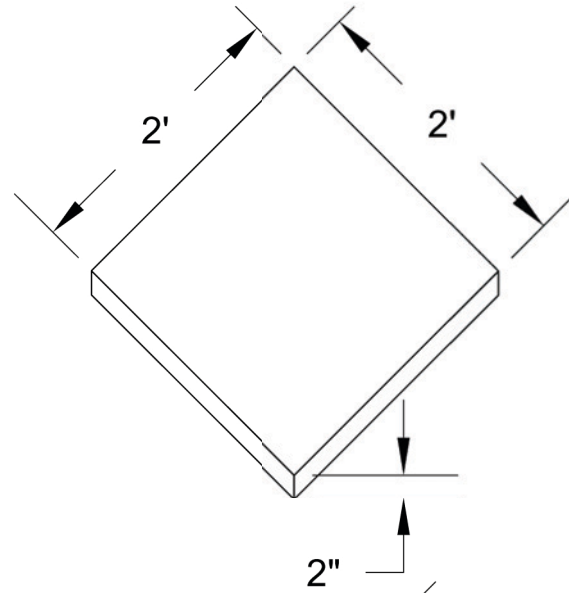

5/20/2010

A1

1

ISOMETRIC SOUND SILENCER CEILING  
SCALE 0' 3/4" = 1'0"

ACOUSTICAL  
SURFACES, INC.

123 Columbia Court North, Suite 201  
Chaska, MN 55318  
Toll Free: 1.800.226.4809  
Fax: 952.448.2613  
E-mail: sales@acousticalsurfaces.com  
www.acousticalsurfaces.com

SOUND SILENCER  
CEILING PANELS

5/20/2010

A1

1

ISOMETRIC SOUND SILENCER CEILING  
SCALE 0' 3/4" = 1'0"