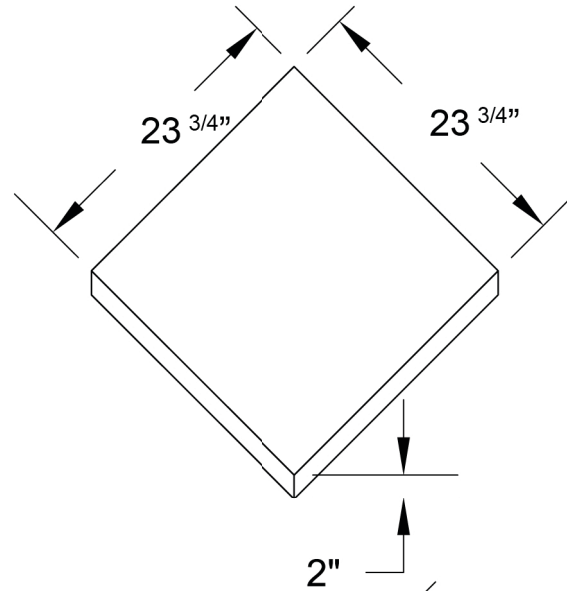

5/20/2010

A1

1

ISOMETRIC SOUND SILENCER CEILING  
SCALE 0' 3/4" = 1'0"

ACOUSTICAL  
SURFACES, INC.

123 Columbia Court North, Suite 201  
Chaska, MN 55318  
Toll Free: 1.800.226.4809  
Fax: 952.448.2613  
E-mail: sales@acousticalsurfaces.com  
www.acousticalsurfaces.com

SOUND SILENCER  
CEILING PANELS

5/20/2010

A1

1

ISOMETRIC SOUND SILENCER CEILING  
SCALE 0' 3/4" = 1'0"