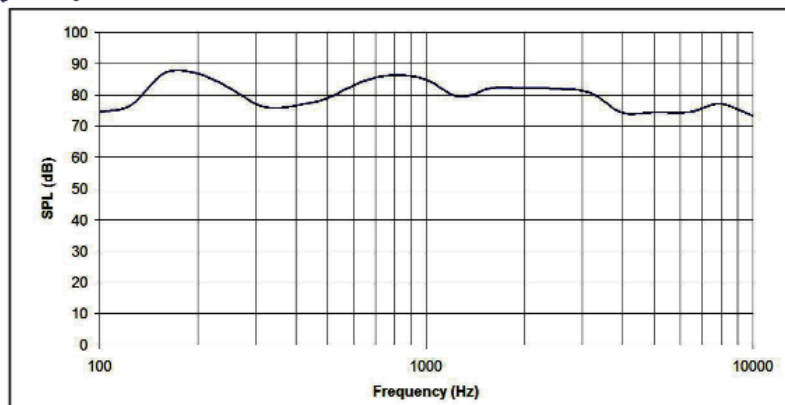

Frequency Response

Specifications are subject to change without notice

Contact: Christian St-Pierre
(514) 727-3800
(514) 703-1553
c.stpierre@softdb.com

Soft dB