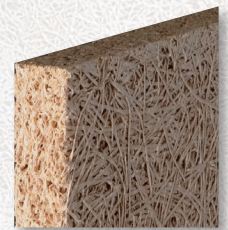

Envirocoustic™ Wood Wool

Cementitious Wood-Fiber, Acoustic Ceiling and Wall Panels

Wood Wool is now a leader in the eco-friendly, high-performance, cost-effective acoustical-panel products category. Wood Wool (wood fiber) performs well by absorbing sound while thermally insulating; ecologically, it is simple to produce; and panels are available in many size and color variations that can be designed to fit nearly any décor.

MATERIAL

Cementitious wood fiber consists of wood fibers, Portland cement and water. Wood fiber is a natural material and color variations are common.

MOUNTING

Envirocoustic Wood Wool Wall Panels are to be mechanically fastened to an approved substrate.

23.75" x 47.75"

23.75" x 23.75"

WHITE

23.75" x 47.75"

Beveled Edge

Regular Edge

Square Edge

Envirocoustic Wood Wool Wall Panel Acoustical Performance

Mount Thickness	A NRC/SAA	D-20 NRC	C-25 NRC	C-50 NRC
1"	.45	.50	.80	.85
1-3/8"	.55	.60	.85	.90
2"	.75	.75	.90	.95

Envirocoustic Wood Wool Wall Panel Product Details

Thickness	Width	Lengths	Edge Detail	Factory Finish
1"	23-3/4"	23-3/4", 47-3/4", 95-1/2"	Beveled all edges	White, Natural, Custom Paint
1-3/8"	23-3/4"	23-3/4", 47-3/4", 95-1/2"	Beveled all edges	White, Natural, Custom Paint
2"	24"	24", 48", 96"	Beveled all edges	White, Natural, Custom Paint