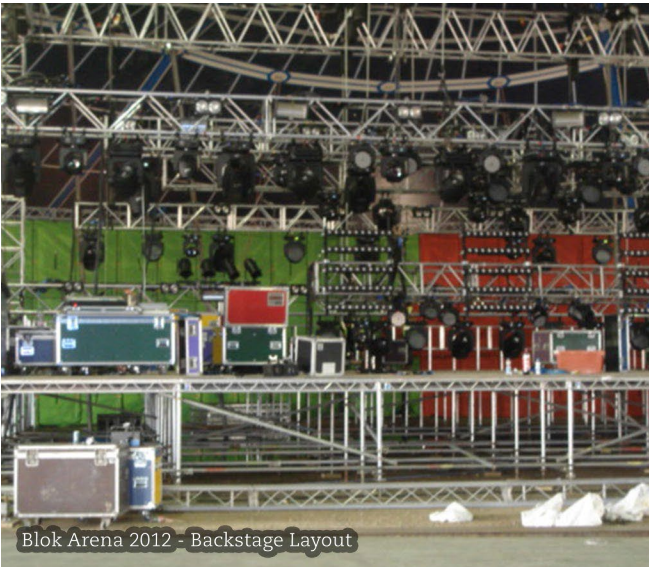

Echo Barrier in action.

Eastern Electric 2012 - Main Stage

Blok Arena 2012 - Inside Marquee

Masterpiece London 2012

Eastern Electric 2012 - Back of Main Stage

Blok Arena 2012 - Stage Rear

Blok Arena 2012 - Backstage Layout