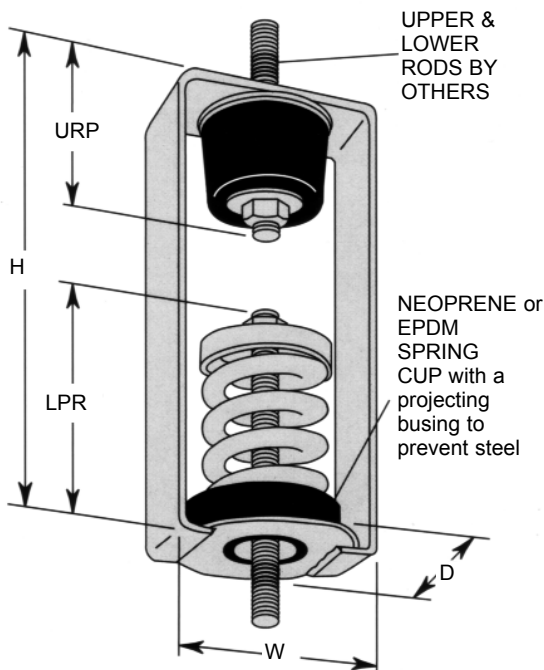

Visit our Website: www.acousticalsurfaces.com

We Identify and S.T.O.P. Your Noise Problem

DNHS Spring Hangers

with Double Deflection Neoprene Element

LRP-Lower Rod Penetration
URP-Upper Rod Penetration
MRD-Maximum Rod Dia.

DNHS 1" DEFL. SPRING HANGERS*

Type & Size	Rated Capacity (lbs)	Rated Defl (in)	Mount Constant (lbs/in)	Spring Color/Stripe	Dimensions (inches)					
					D	H	W	LRP	MRD	URP
DNHS-X-23	23	1.50	18	Brown						
DNHS-X-33	33	1.30	30	Red						
DNHS-X-54	54	1.40	45	White						
DNHS-X-76	76	1.22	73	Black	2 1/2	5 1/2	27/8	3 1/4	3/8	13/4
DNHS-X-113	113	1.20	113	Yellow						
DNHS-X-130	130	1.20	130	Purple						
DNHS-X-175	175	1.20	175	Silver						
DNHS-X-210	210	1.20	210	Blue						
DNHS-A-12	12	1.35	12	Red						
DNHS-A-18	18	1.35	18	Gray	2 3/4	6 3/4	3 1/4	3 1/2	5/8	2 1/4
DNHS-A-25	25	1.35	25	Orange						
DNHS-A-41	41	1.53	35	Pink						
DNHS-A-56	56	1.49	49	Black	2 3/4	6 3/4	3 1/4	4	5/8	2 1/4
DNHS-A-73	73	1.41	69	Tan						
DNHS-A-95	95	1.36	94	Green						
DNHS-A-45	45	1.95	28	Blue						
DNHS-A-75	75	1.85	50	Orange						
DNHS-A-125	125	1.68	94	Brown	2 3/4	6 3/4	3 1/4	4	5/8	2 1/4
DNHS-A-200	200	1.50	174	Black						
DNHS-A-310	310	1.35	310	Yellow						
DNHS-A-400	400	1.35	400	Green						
DNHS-A-510	510	1.35	510	Red	2 3/4	6 3/4	3 1/4	4	5/8	2 1/4
DNHS-A-625	625	1.35	625	White						

*3/4" minimum deflection

LRP-Lower Rod Penetration
URP-Upper Rod Penetration
MRD-Maximum Rod Dia.

DNHS 2" DEFL. SPRING HANGERS

Type & Size	Rated Capacity (lbs)	Rated Defl (in)	Mount Constant (lbs/in)	Spring Color/Stripe	Dimensions (inches)					
					D	H	W	LRP	MRD	URP
DNHS-B-20	20	2.75	8	Tan						
DNHS-B-26	26	2.53	12	White/Blue						
DNHS-B-35	35	2.55	16	Purple						
DNHS-B-50	50	2.55	24	White/Red	4	9	43/4	5 1/8	3/4	3
DNHS-B-65	65	2.45	31	Brown						
DNHS-B-85	85	2.45	40	White/Black						
DNHS-B-115	115	2.35	57	Silver						
DNHS-B-150	150	2.35	75	Orange						
DNHS-B2-210	210	2.47	99	Silver						
DNHS-B2-290	290	2.35	144	Blue	4	9	43/4	5 1/8	3/4	3
DNHS-B2-450	450	2.35	224	Tan						